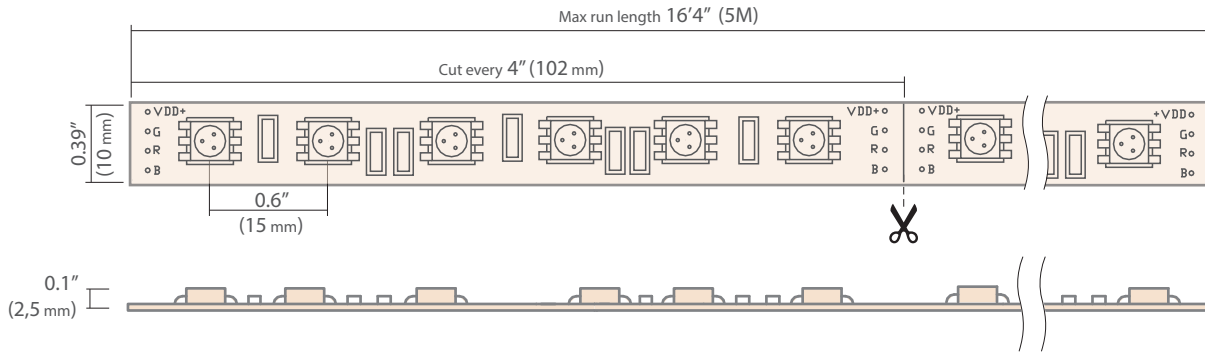

Flexible LED Strip RGB 14.4 Watt/M 24V

Product code No.	Color	Watts/ Meter Watts/ Foot	LEDs/ Meter LEDs/ Foot	Lumens / Meter Lumens/ Foot	LED Chip Type	Beam Angle	Input Voltage
K-1275-RGB 24V	Red	14.4 W/M 4.5 W/F	60 LEDs/M 18 LEDs/F	40 L/M 12,5 L/F	Epistar 5050	100°	24V
	Green			173 L/M 54 L/F			
	Blue			30 L/M 9,3 L/F			
	RGB			243 L/M 75 L/F *All LEDs at 100%			

Wiring Diagram: